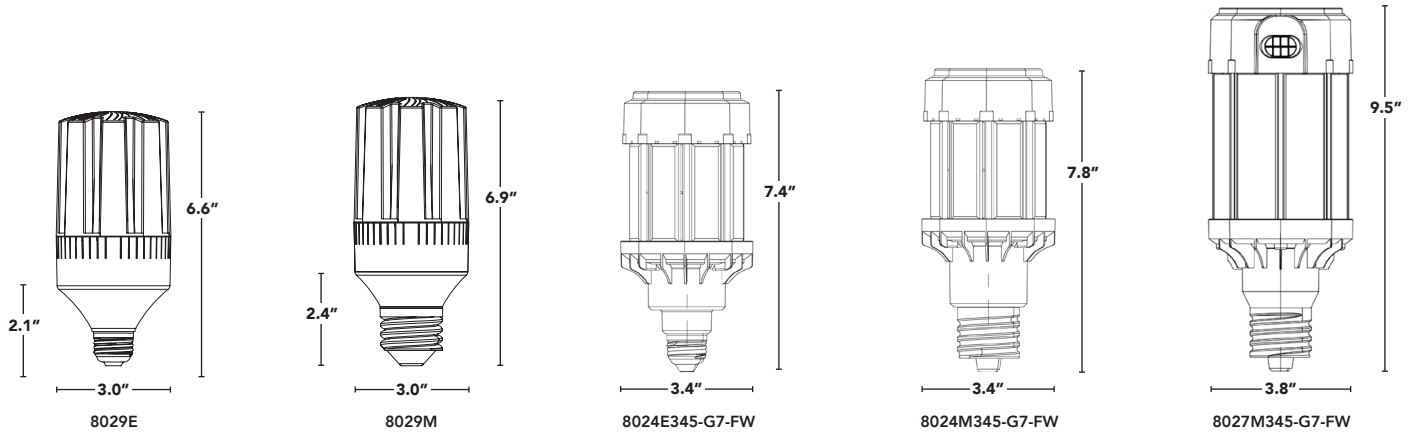

08.11.22 Information is subject to change without notice.

SUPERFLEX BOLLARD/POST TOPS

PART #	UPC	REPLACES	WATTAGE	LUMENS	FLEXCOLOR	BASE	DLC CODES
LED-8029E345-A-FW	84400606067	70W-100W-150W	12W-18W-24W	1550-3360	3000K/4000K/5000K	E26	N/A
LED-8029M345-A-FW	84400606068	70W-100W-150W	12W-18W-24W	1550-3360	3000K/4000K/5000K	EX39	PVPFGTKS
LED-8024E345-G7-FW	844006060718	175W-250W-320W	35W-45W-60W	5140-8870	3000K/4000K/5000K	E26	N/A
LED-8024M345-G7-FW	844006060725	175W-250W-320W	35W-45W-60W	5140-8870	3000K/4000K/5000K	EX39	PE8R4NVO
LED-8027M345-G7-FW	844006060756	320W-400W	80W-100W-110W	11370-15730	3000K/4000K/5000K	EX39	PMXF5D5C
LED-8027M345-G7-FW-HV*	844006077129	320W-400W	80W-100W-110W	11370-15730	3000K/4000K/5000K	EX39	N/A